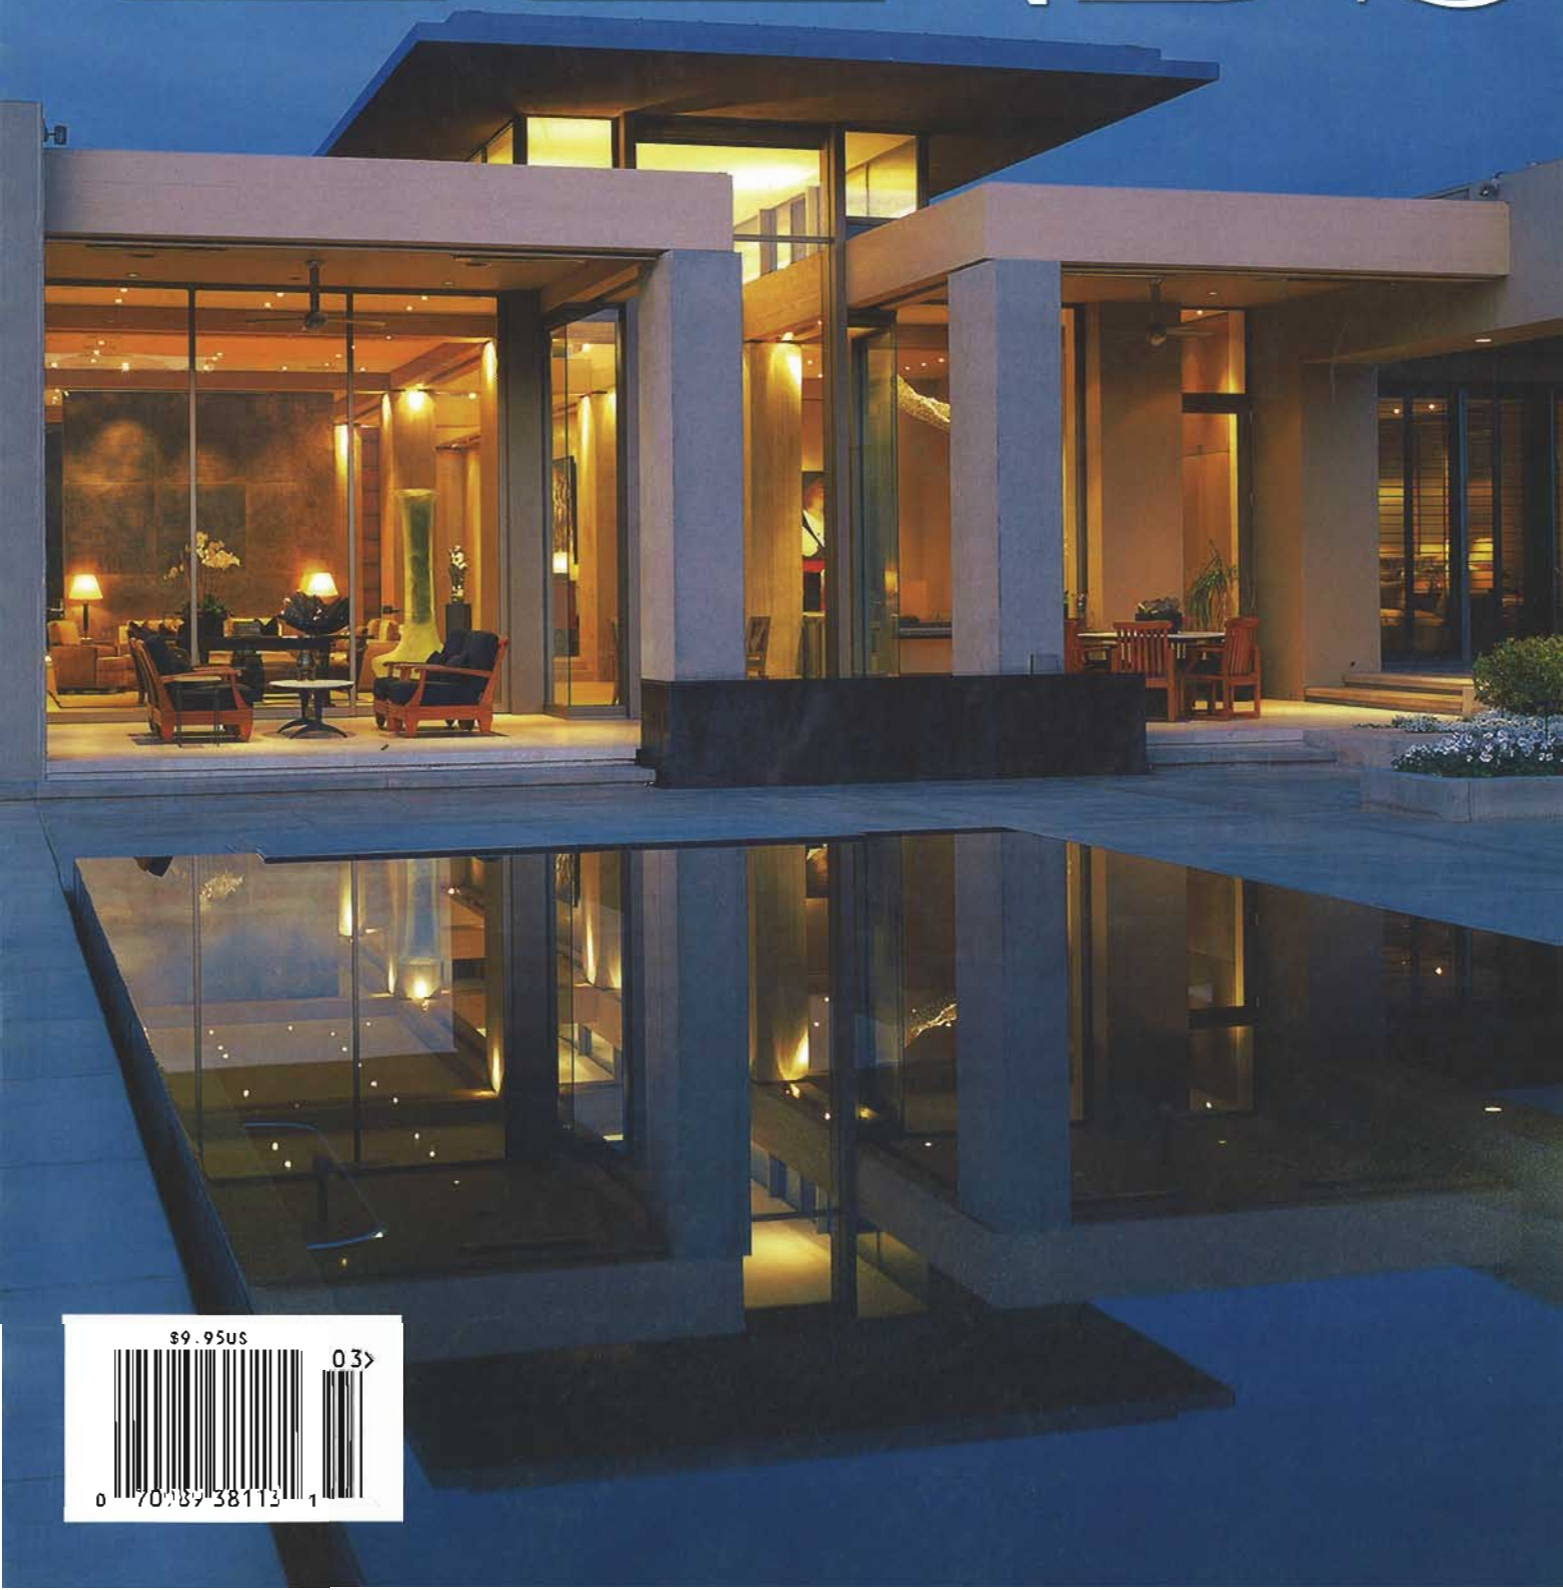

T

HOME AND ARCHITECTURAL

Volume 18 No 4

$9.95

Trendsideas.com

®

TRENDS

$9.95US

03>

0 70089 38113 1